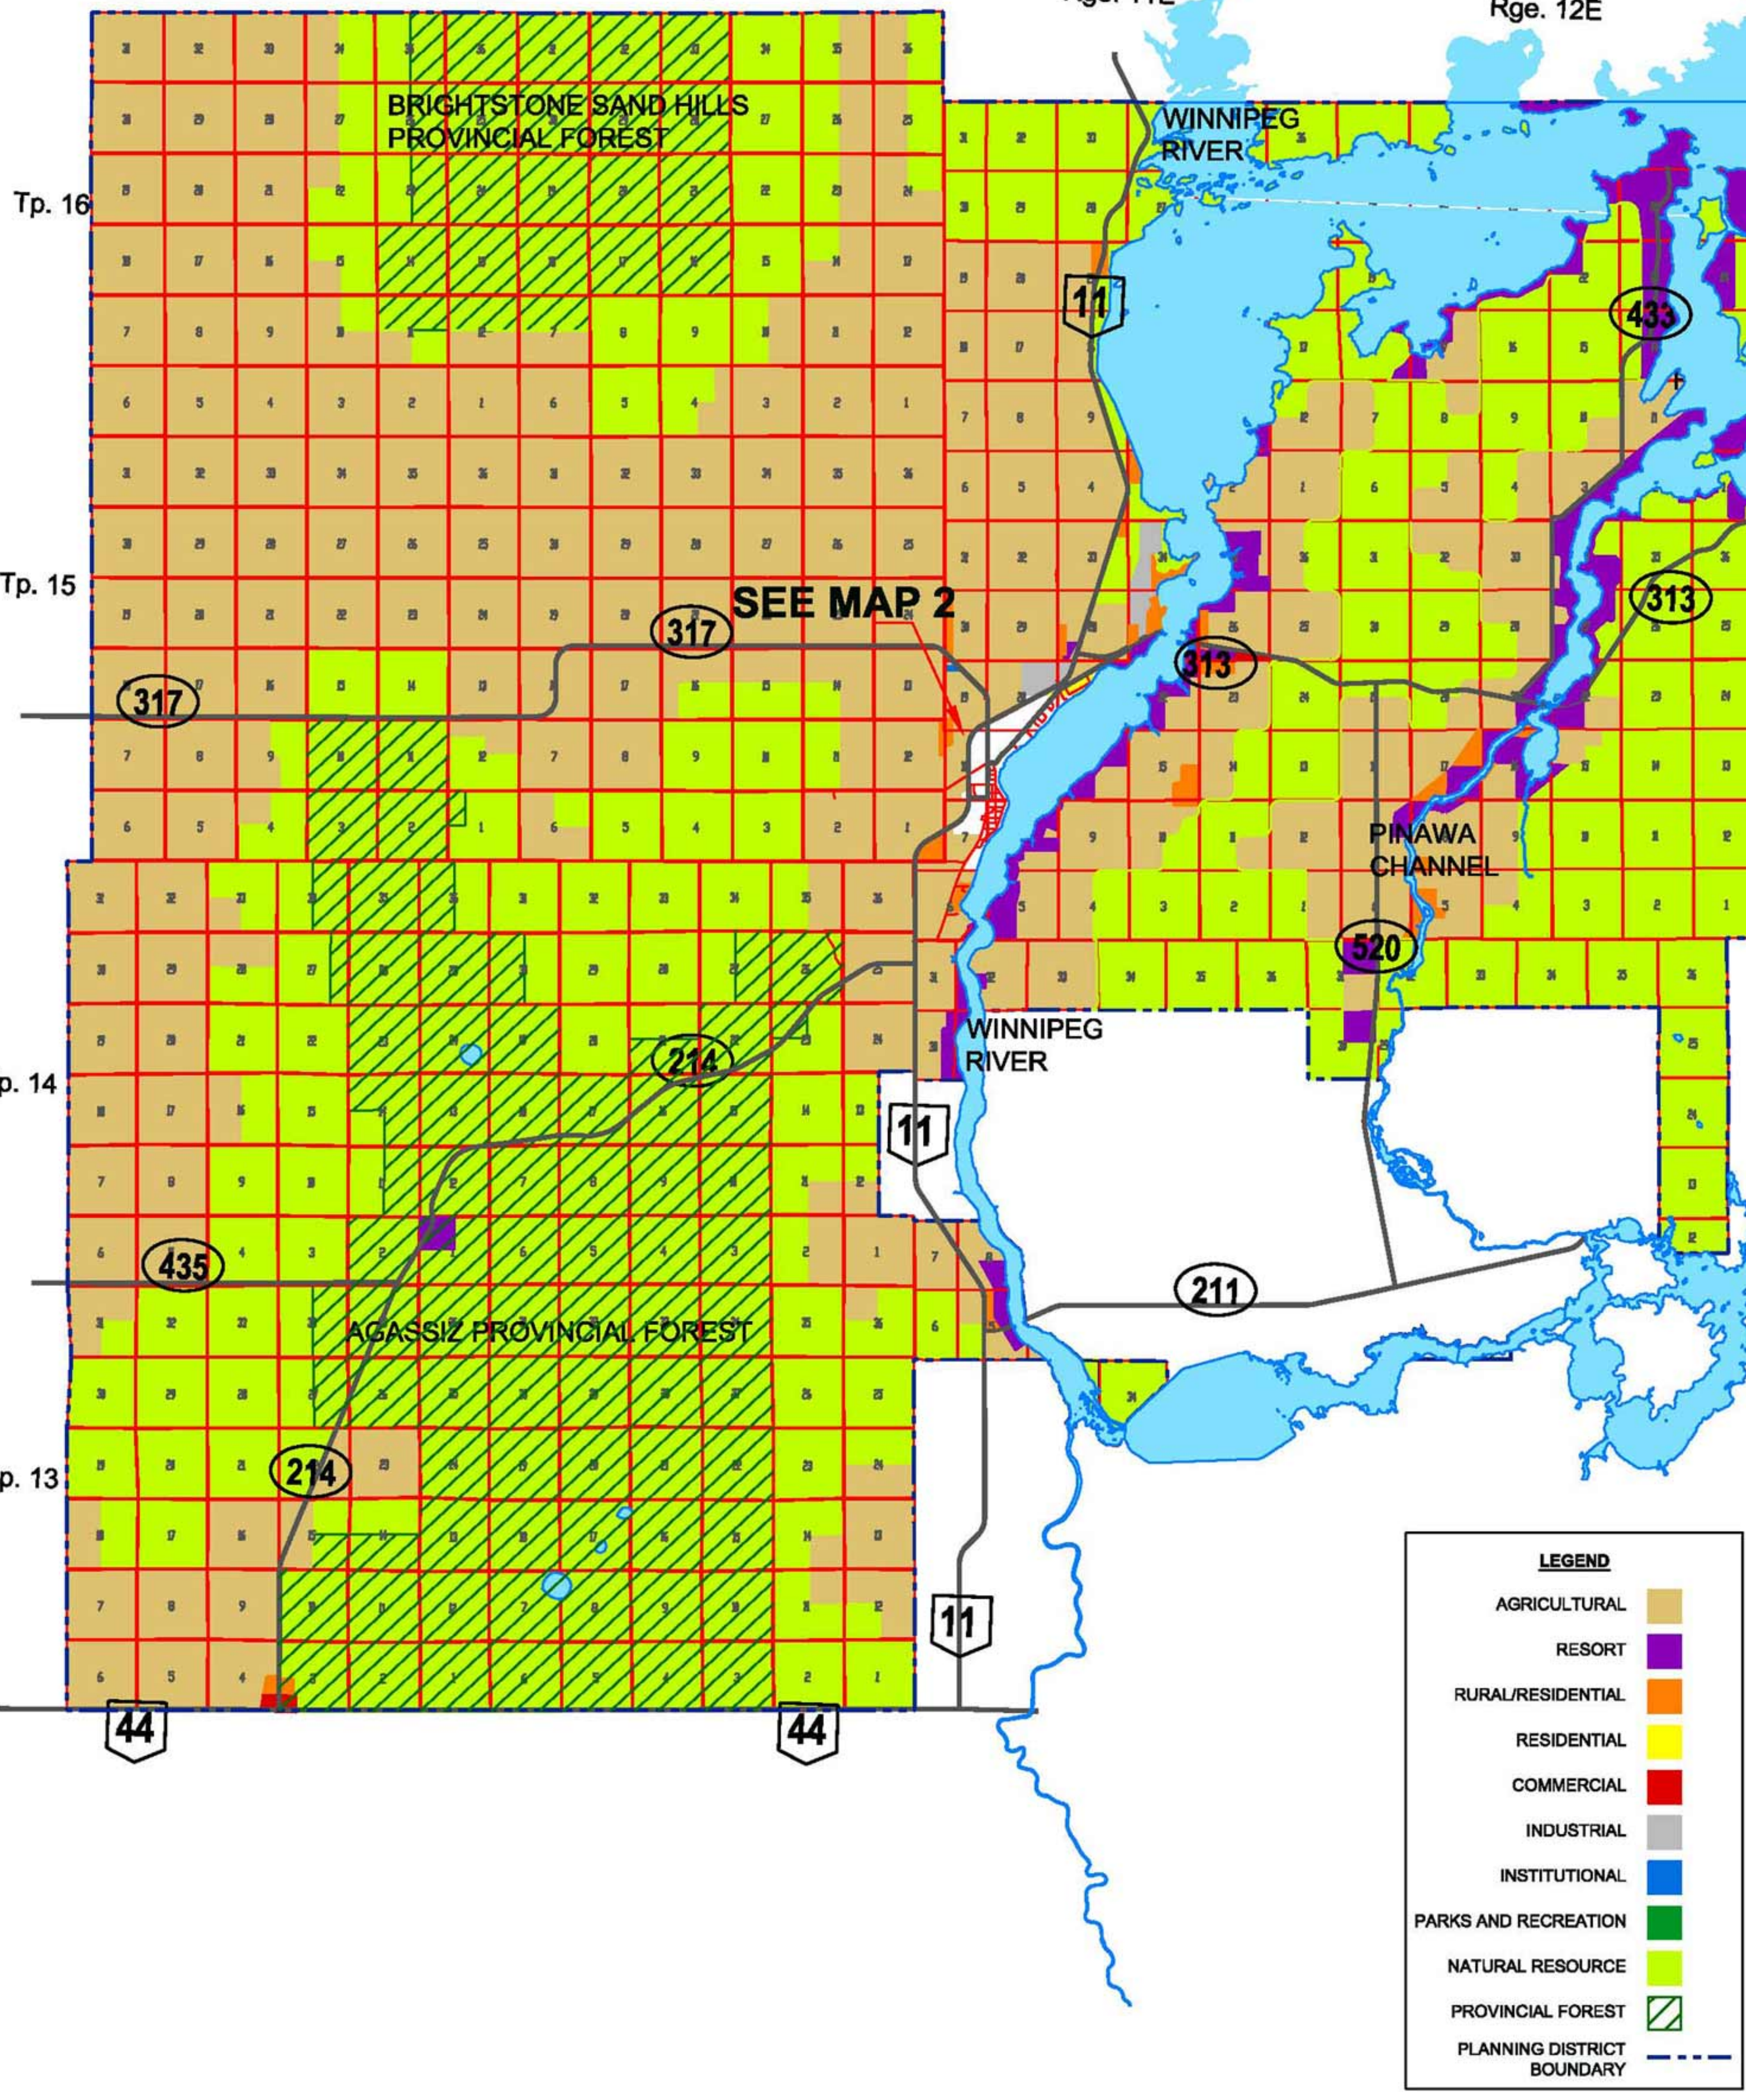

Rge. 9E

Rge. 10E

Rge. 11E

Rge. 12E

LEGEND

AGRICULTURAL	
RESORT	
RURAL/RESIDENTIAL	
RESIDENTIAL	
COMMERCIAL	
INDUSTRIAL	
INSTITUTIONAL	
PARKS AND RECREATION	
NATURAL RESOURCE	
PROVINCIAL FOREST	
PLANNING DISTRICT BOUNDARY	