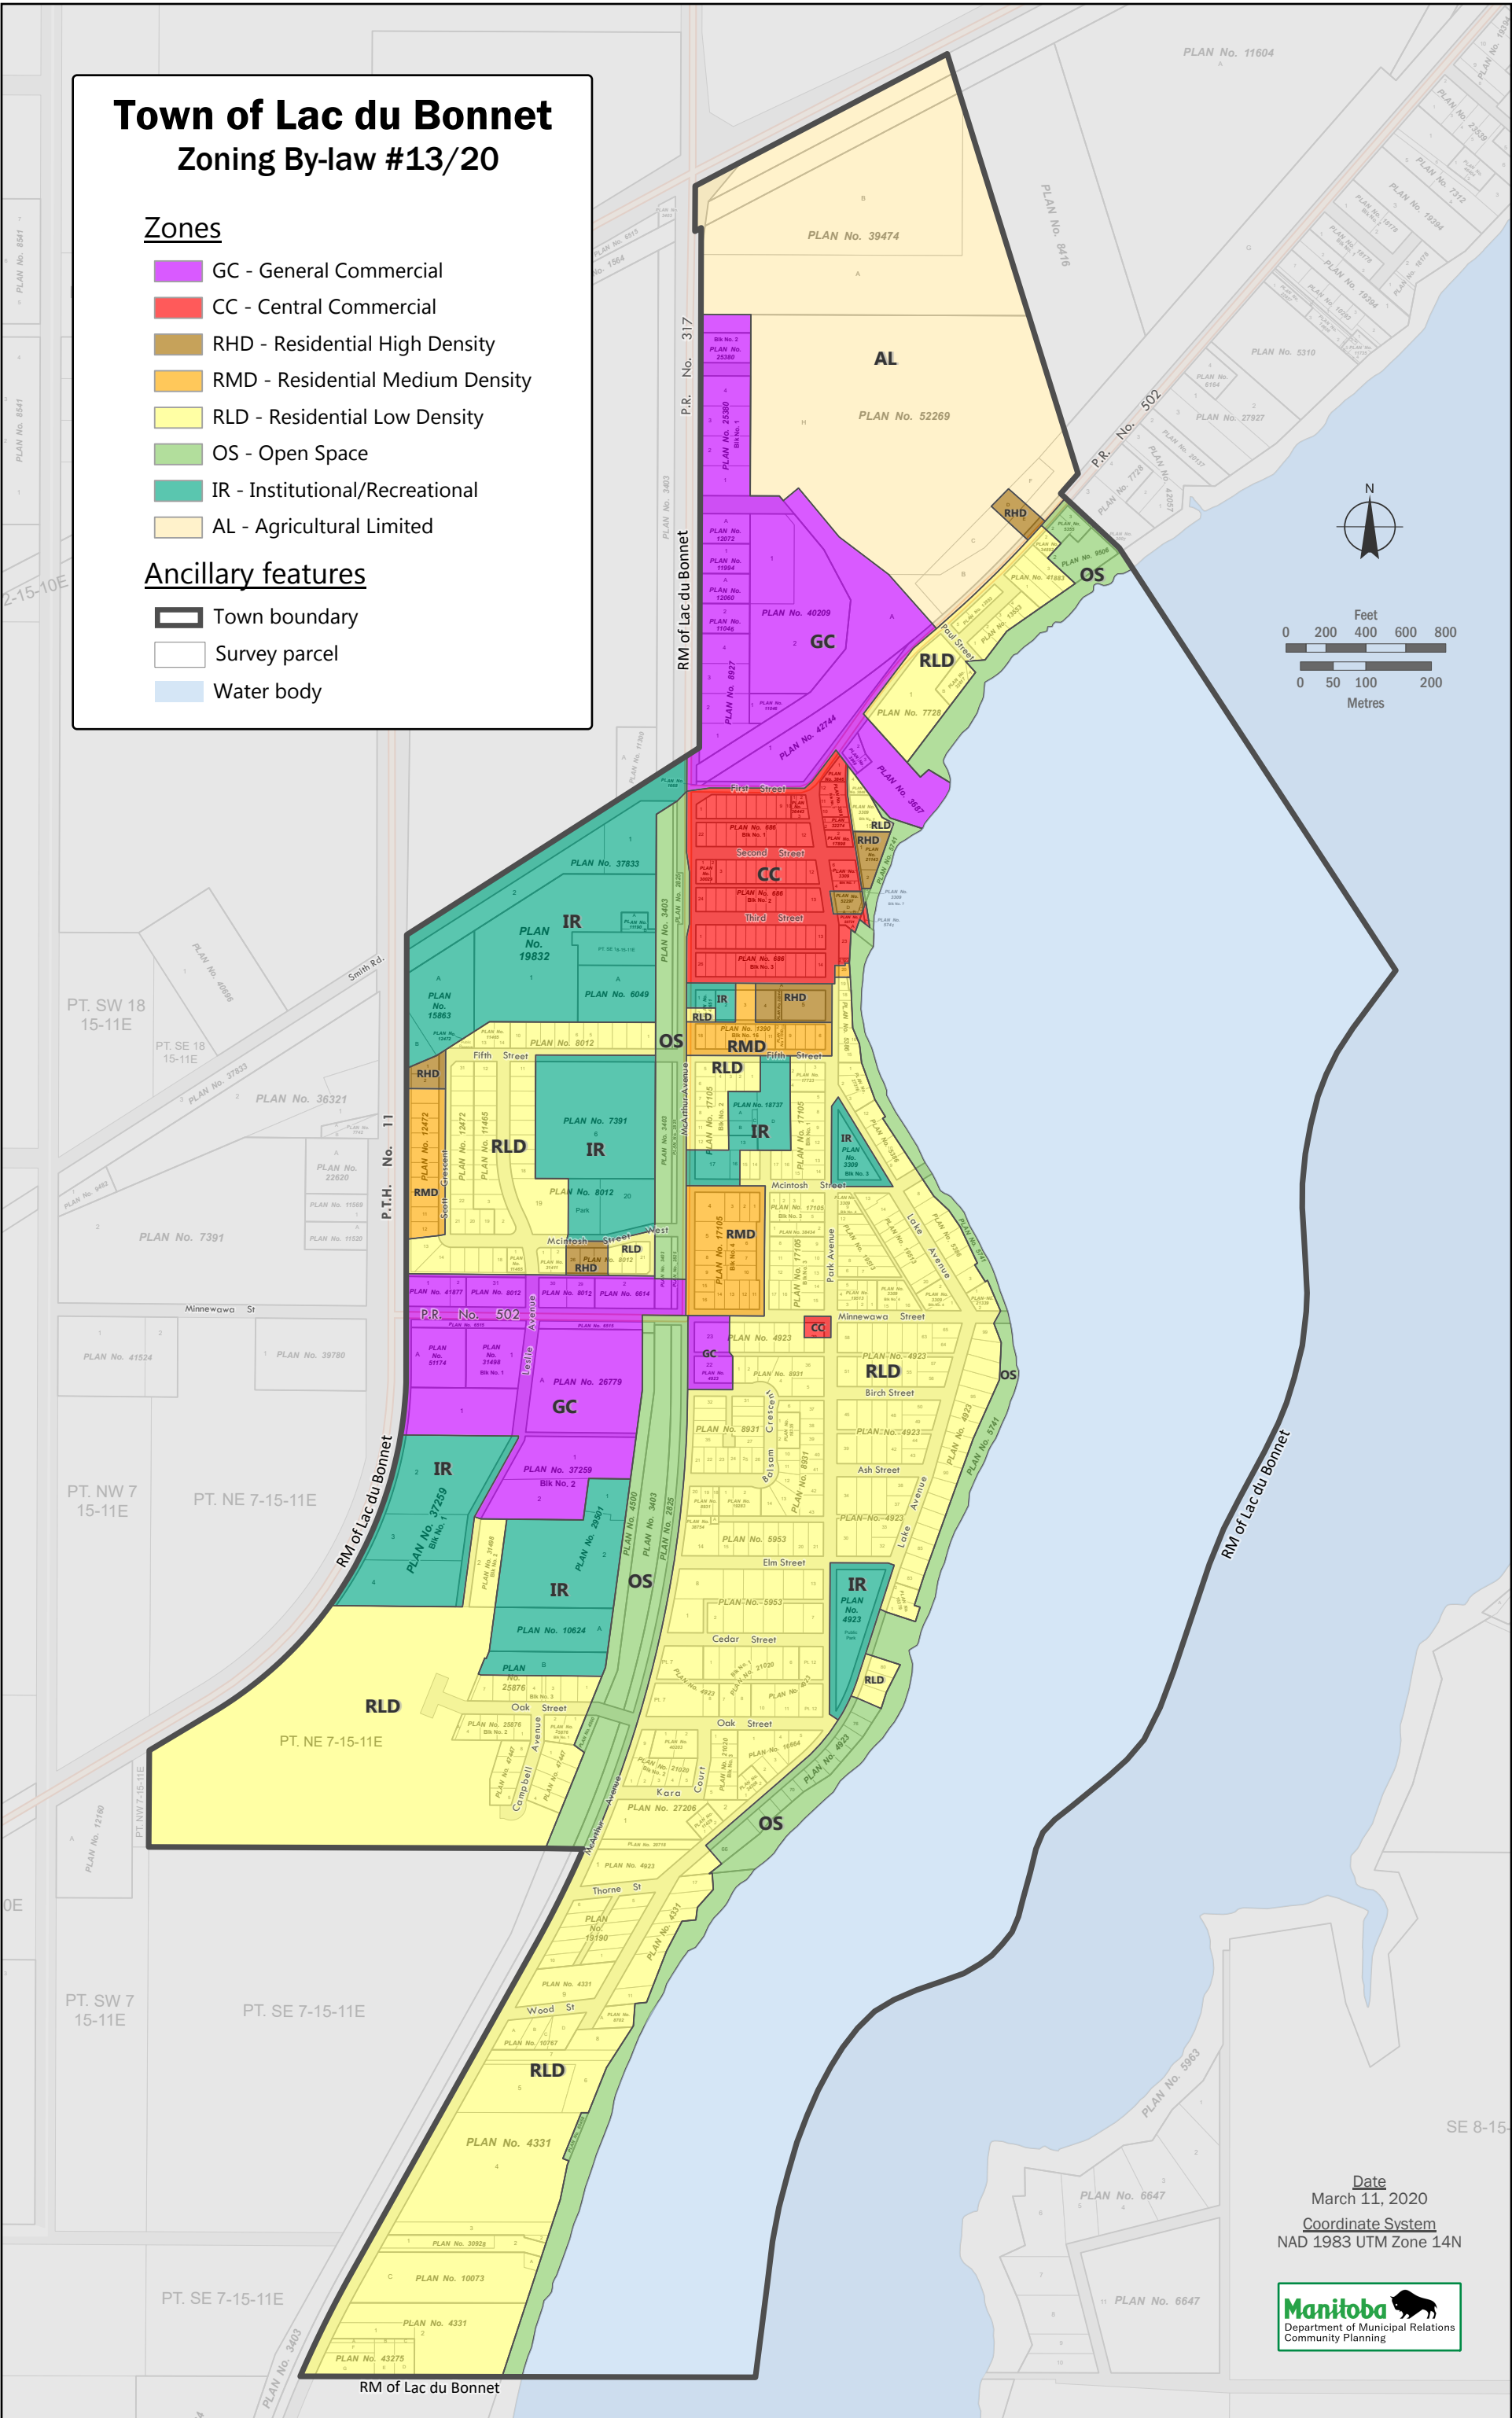

Town of Lac du Bonnet

Zoning By-law #13/20

Zones

- GC - General Commercial
- CC - Central Commercial
- RHD - Residential High Density
- RMD - Residential Medium Density
- RLD - Residential Low Density
- OS - Open Space
- IR - Institutional/Recreational
- AL - Agricultural Limited

Ancillary features

- Town boundary
- Survey parcel
- Water body

Date
March 11, 2020

Coordinate System
NAD 1983 UTM Zone 14N